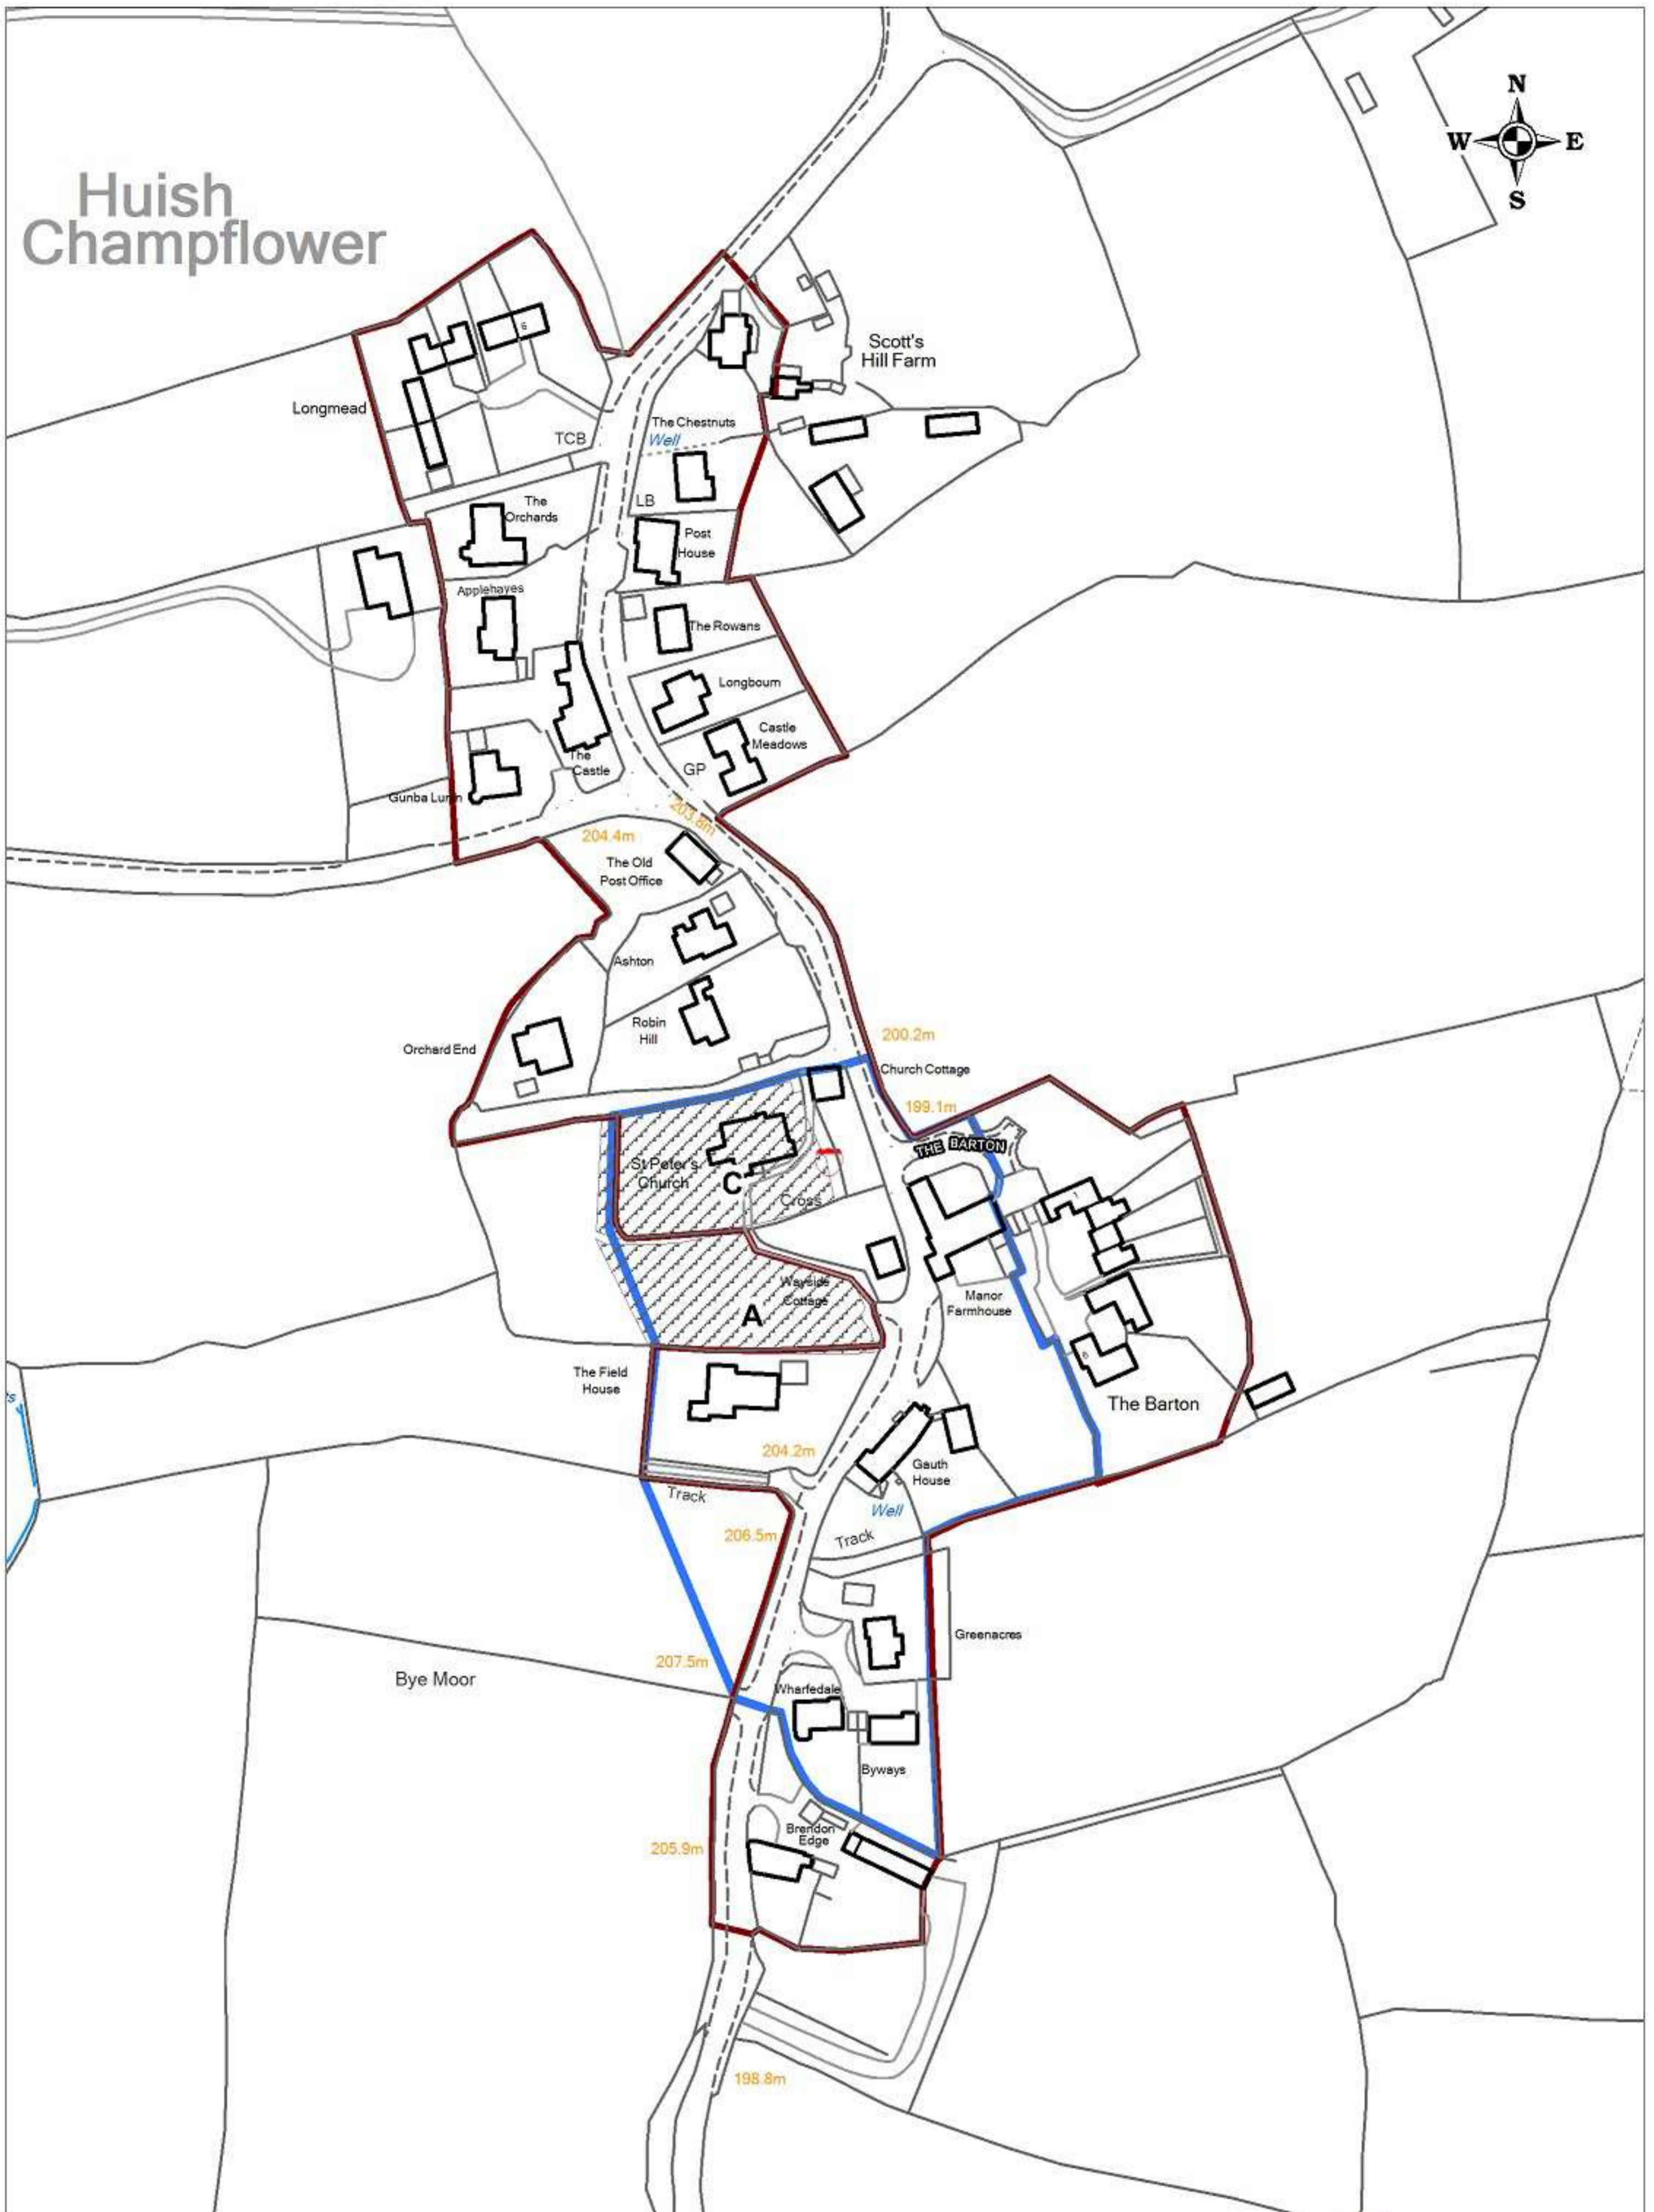

Huish Champflower

Settlement Map No. 8 - HUISH CHAMPFLOWER

West Somerset District Local Plan: Adopted April 2006

Scale 1: 2500