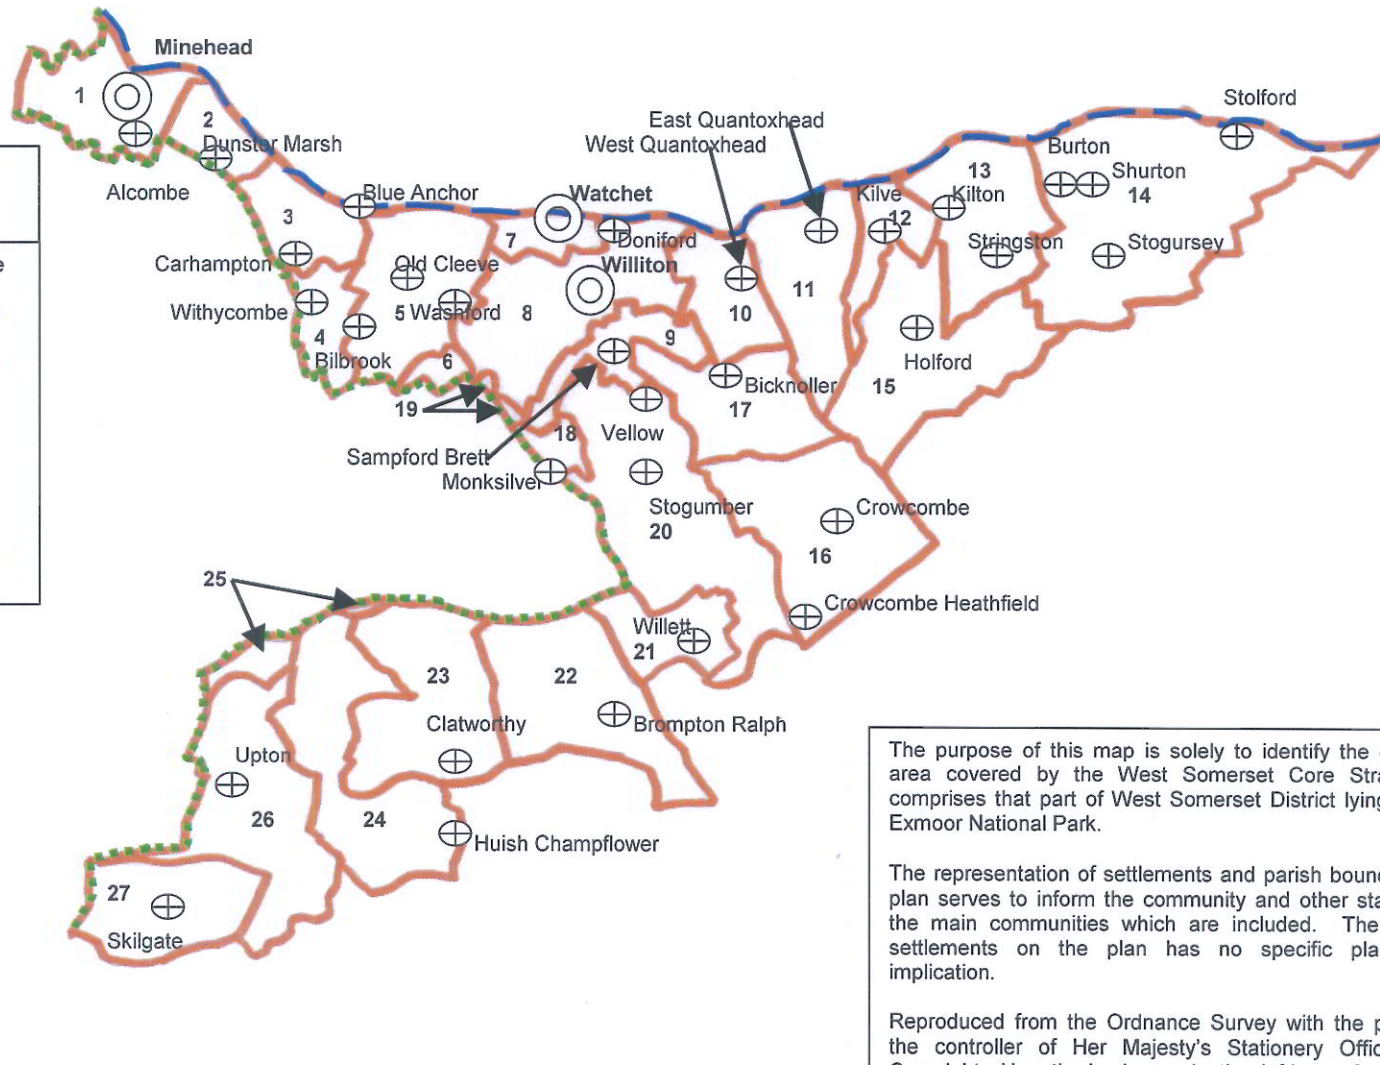

Plan showing extent of West Somerset Core Strategy area

Key:	Not to scale
Exmoor National Park Boundary	
Parish Boundaries	
Main settlements	
Smaller settlements	
Parish numbers (for list see over)	20
Coastline	

The purpose of this map is solely to identify the extent of the area covered by the West Somerset Core Strategy, which comprises that part of West Somerset District lying outside the Exmoor National Park.

The representation of settlements and parish boundaries on the plan serves to inform the community and other stakeholders of the main communities which are included. The inclusion of settlements on the plan has no specific planning policy implication.

Key to Parishes shown on the Plan showing the extent of the West Somerset Core Strategy area.		
West Somerset Parishes lying entirely outside the Exmoor National Park		
Core strategy extent map no.	Parish	Main Settlements
17	Bicknoller	Bicknoller
22	Brompton Ralph	Brompton Ralph
28	Brushford	Brushford
23	Clatworthy	Clatworthy
16	Crowcombe	Crowcombe, Crowcombe Heathfield
11	East Quantoxhead	East Quantoxhead
15	Holford	Holford
24	Huish Champflower	Huish Champflower
12	Kilve	Kilve
9	Sampford Brett	Sampford Brett
14	Stogursey	Stogursey, Burton, Shurton, Stolford
13	Stringston	Stringston, Kilton
7	Watchet	Watchet
10	West Quantoxhead	West Quantoxhead
8	Williton	Williton, Doniford
West Somerset Parishes lying partly within Exmoor National Park		
Core strategy extent map no.	Parish	Main Settlements outside Exmoor National Park
25	Brompton Regis	None
3	Carhampton	Carhampton, Blue Anchor
29	Dulverton	Battleton (south of road)
2	Dunster	Dunster Marsh
21	Elworthy	Willett
1	Minehead	Minehead, Alcombe
18	Monksilver	Monksilver (the part to the north east of the main street)
19	Nettlecombe	None
5	Old Cleeve	Old Cleeve, Washford, Bilbrook
27	Skilgate	Skilgate
20	Stogumber	Stogumber, Vellow
26	Upton	Upton
4	Withycombe	Withycombe