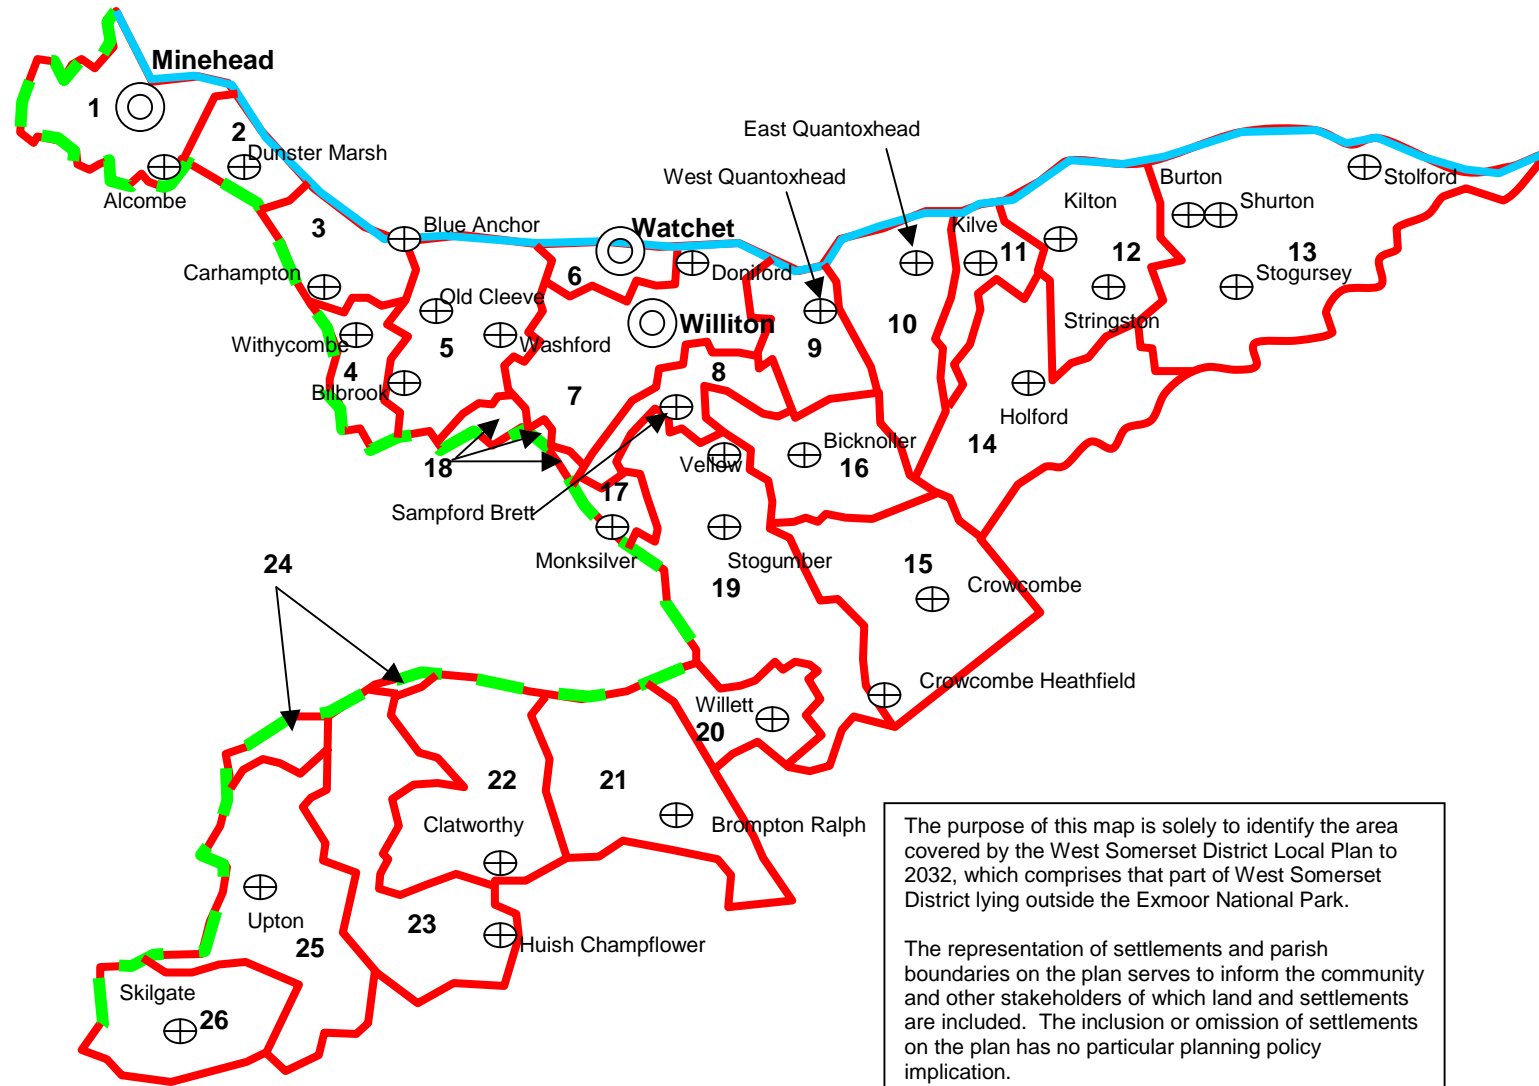

**Plan showing the extent of the West Somerset Local Plan to 2032 area**

**Key: -** Not to scale.

Exmoor National Park Boundary	
Parish boundaries	
Main settlements	
Smaller settlements	
Parish reference (see over)	<b>1</b>
coastline	

The purpose of this map is solely to identify the area covered by the West Somerset District Local Plan to 2032, which comprises that part of West Somerset District lying outside the Exmoor National Park.

Map ref.	Parish	Settlements
16	Bicknoller	Bicknoller
21	Brompton Ralph	Brompton Ralph
27	Brushford	Brushford
22	Clatworthy	Clatworthy
15	Crowcombe	Crowcombe, Crowcombe Heathfield
10	East Quantoxhead	East Quantoxhead
14	Holford	Holford
23	Huish Champflower	Huish Champflower
11	Kilve	Kilve
8	Sampford Brett	Sampford Brett
13	Stogursey	Stogursey, Burton, Shurton, Stolford
12	Stringston	Stringston, Kilton
6	Watchet	Watchet
9	West Quantoxhead	West Quantoxhead
7	Williton	Williton, Doniford

**West Somerset District parishes lying partly within the Exmoor National Park.**

Map ref.	Parish	Settlements outside the Exmoor National Park.
24	Brompton Regis	none
3	Carhampton	Carhampton, Blue Anchor
28	Dulverton	Battleton (south side of road)
2	Dunster	Dunster Marsh
20	Elworthy	Willett
1	Minehead	Minehead, Alcombe
17	Monksilver	Monksilver (north east of the main street)
18	Nettlecombe	none
5	Old Cleeve	Old Cleeve, Washford, Bilbrook
26	Skilgate	Skilgate
19	Stogumber	Stogumber, Vellow
25	Upton	Upton
4	Withycombe	Withycombe