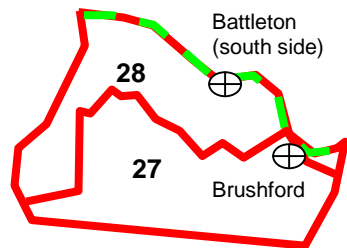

**Plan showing the extent of the West Somerset Local Plan to 2032 area**

**Key: -** Not to scale.

Exmoor National Park Boundary	
Parish boundaries	
Main settlements	
Smaller settlements	
Parish reference (see over)	<b>1</b>
coastline	

The purpose of this map is solely to identify the area covered by the West Somerset District Local Plan to 2032, which comprises that part of West Somerset District lying outside the Exmoor National Park.